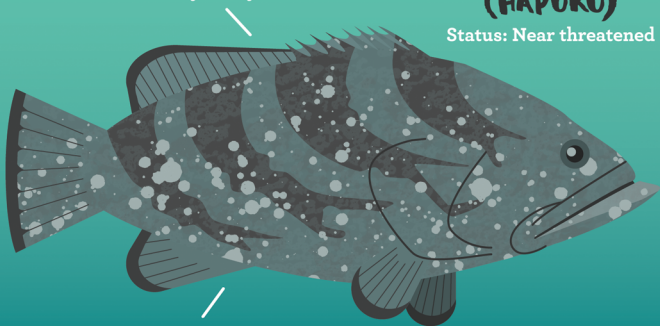

Department of
Conservation
Te Papa Atawhai

SPOTTED BLACK GROUPEL

(HĀPUKU)

Status: Near threatened

Boxy body

Dark grey to white, markings
blotchy and banded with
spots

Up to 1.7m

PROTECTED