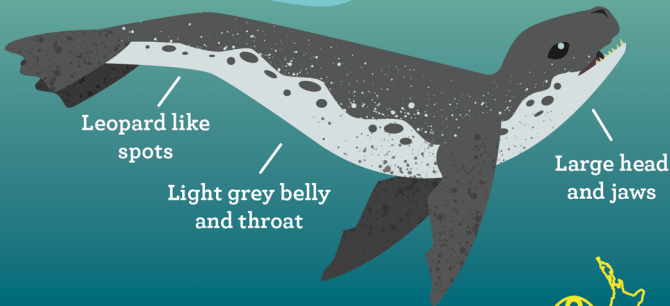

Department of
Conservation
Te Papa Atawhai

LEOPARD SEAL

(PAKAKA)

Status: At risk
(Naturally uncommon)

Leopard like
spots

Light grey belly
and throat

Large head
and jaws

3-4m