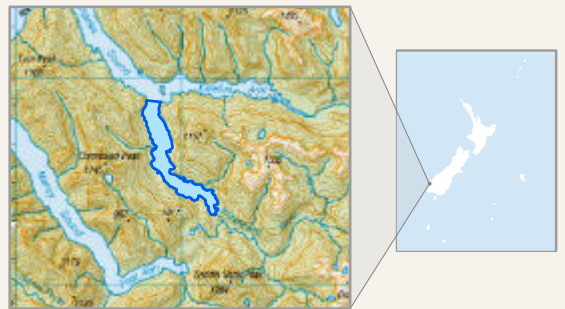

Kahukura (Gold Arm) Marine Reserve

Letter Code	Lat (DDM)	Long (DDM)
A	45° 6.107' S	167° 7.912' E
B	45° 6.179' S	167° 8.43' E

GCS WGS 1984 | 13/08/2024
Not for navigation
Crown Copyright Reserved

New Zealand Government