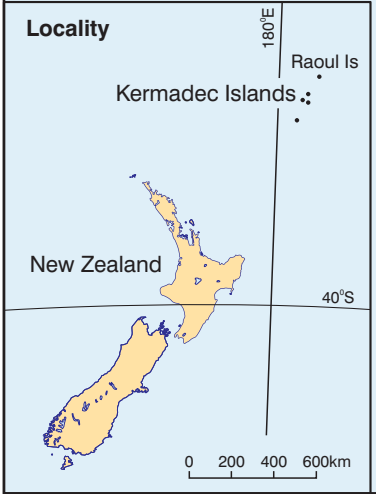

0 2km
Updated November 1998, C.R. Veitch

--- Tracks
..... Routes