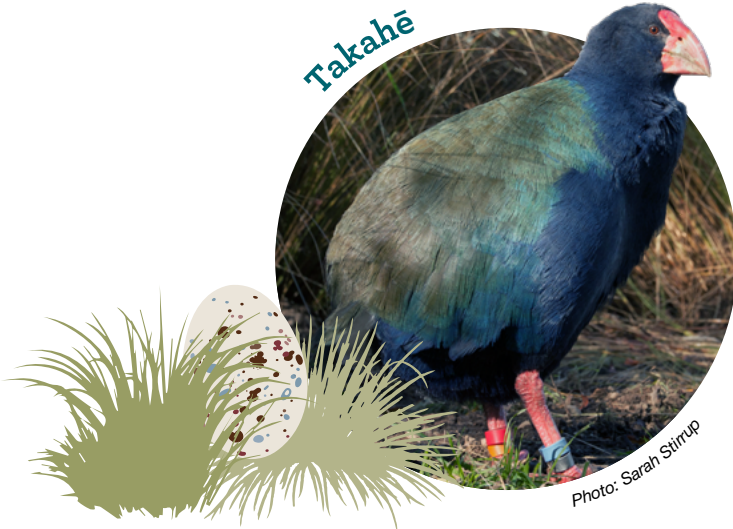

Fulton Hogan

New Zealand Government

The differences between takahē and pūkeko

What do you know about the takahē and the pūkeko?

Some people think they look the same, but they are very different.

True or False?

Are the following statements true or false? The answers are at the bottom of the page.

1.	Takahē have shimmery blue and green feathers. Pūkeko have darker blue and black feathers.	True / False
2.	Takahē are heavier and fatter than pūkeko.	True / False
3.	Takahē have longer legs than pūkeko.	True / False
4.	Takahē can't fly. Pūkeko can fly.	True / False
5.	Takahē have smaller beaks than pūkeko.	True / False
6.	There are less than 500 takahē in all of New Zealand. There are many, many more pūkeko all over New Zealand.	True / False
7.	Takahē like to live in tussock country most of the year. Pūkeko prefer wet places.	True / False