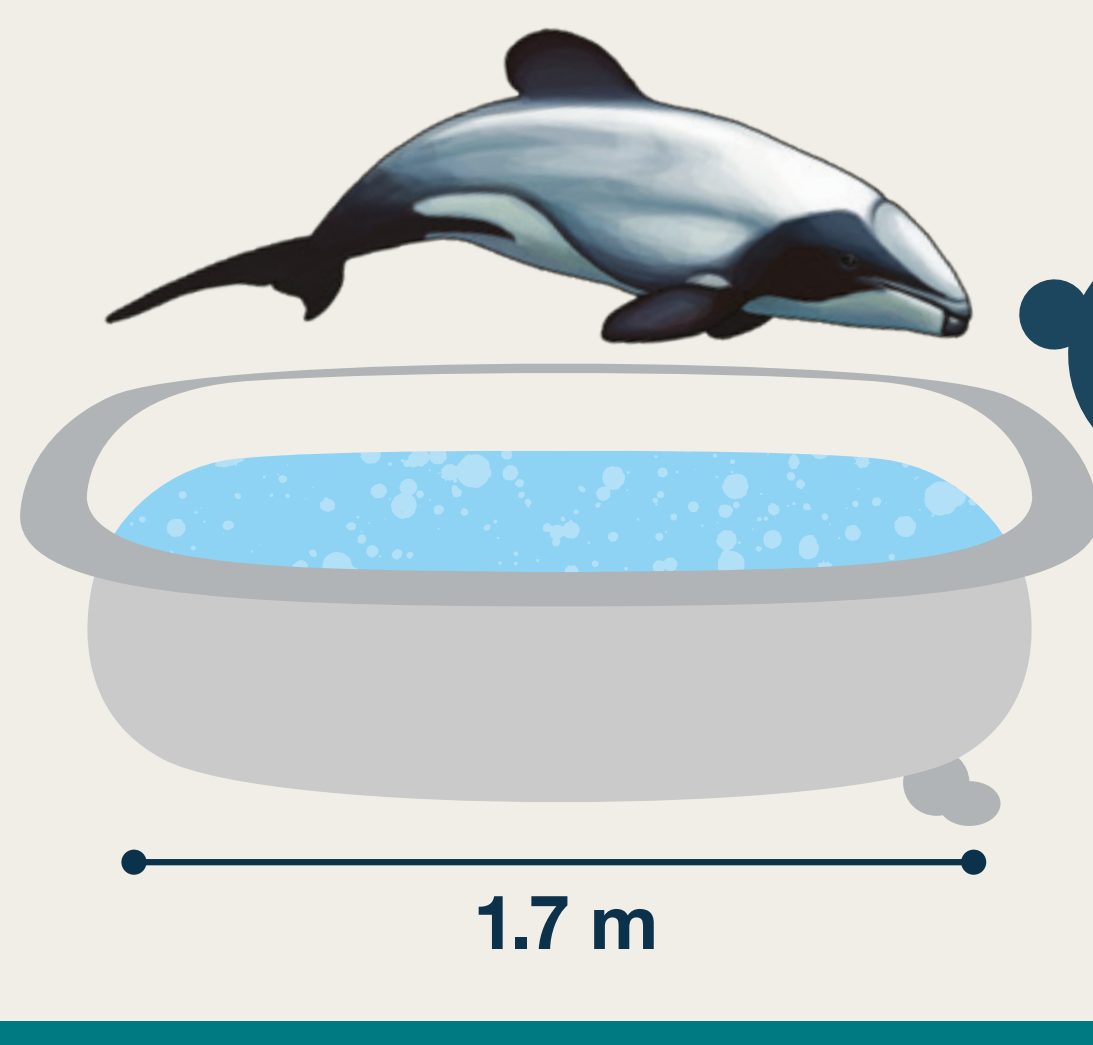

Department of Conservation
Te Papa Atawhai

Help us find Māui

Māui are the rarest dolphins in the world

63

ESTIMATED POPULATION

Māui dolphin adult and juvenile

Māui are the smallest dolphins in the world

I'd fit in your bath!

1.7 m

Māui and Hector's dolphins look identical

.....
They are close relatives but Māui dolphins are only found around the North Island.

Known Māui dolphin hangout

Where else do they go? We want to know!

Māui dolphin