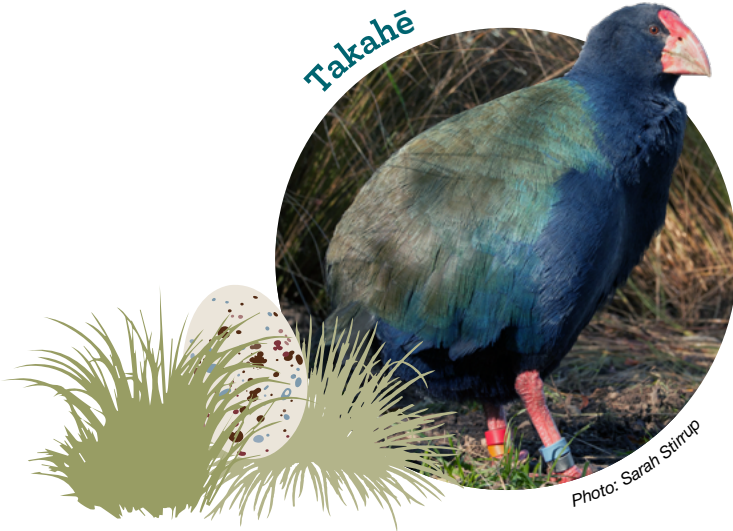

Fulton Hogan

New Zealand Government

The differences between takahē and pūkeko

What do you know about the takahē and the pūkeko?

Some people think they look the same, but they are very different.

True or False?

Are the following statements true or false? The answers are at the bottom of the page.

1.	Takahē have shimmery blue and green feathers. Pūkeko have darker blue and black feathers.	True / False
2.	Takahē are heavier and fatter than pūkeko.	True / False
3.	Takahē have longer legs than pūkeko.	True / False
4.	Takahē can't fly. Pūkeko can fly.	True / False
5.	Takahē have smaller beaks than pūkeko.	True / False
6.	There are less than 500 takahē in all of New Zealand. There are many, many more pūkeko all over New Zealand.	True / False
7.	Takahē like to live in tussock country most of the year. Pūkeko prefer wet places.	True / False